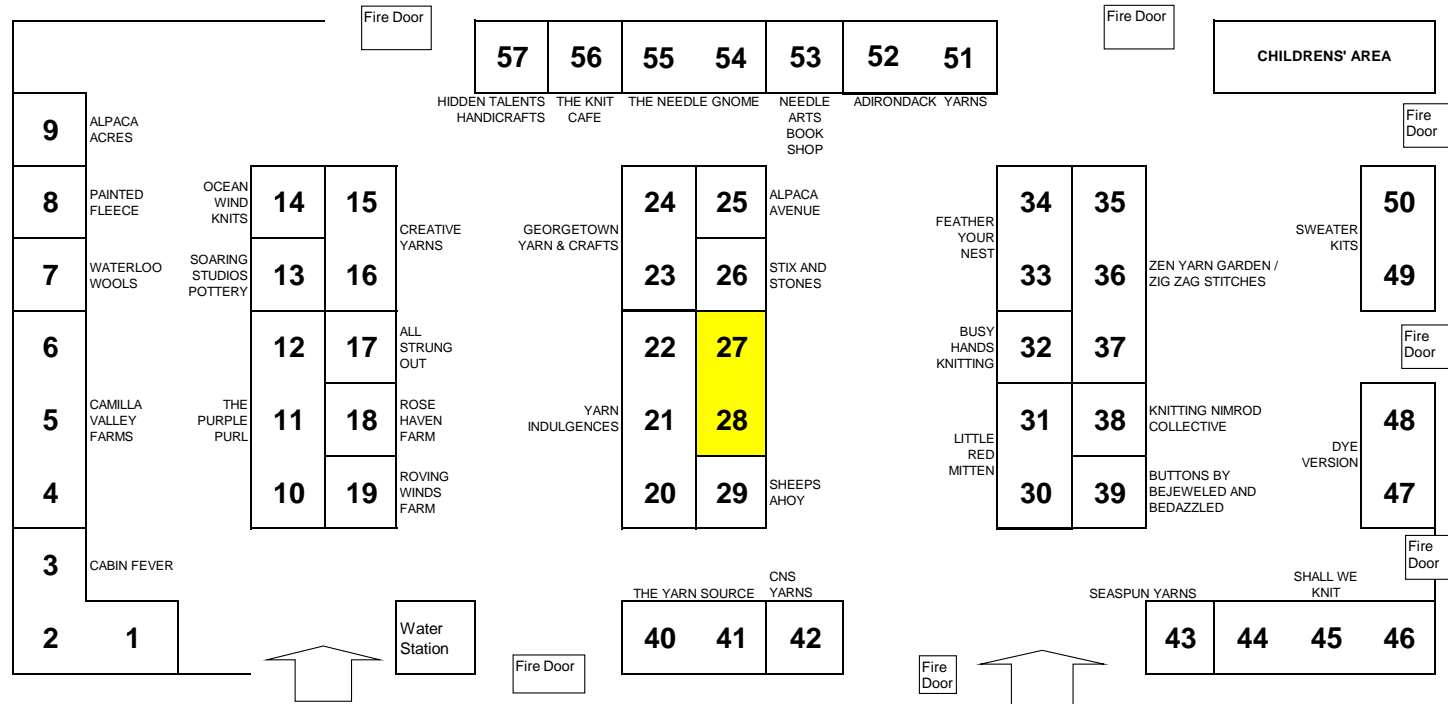

PARKING AT REAR OF BUILDING

Loading area for vendors

Door Prizes

Kitchener-Waterloo  
Knitters' Guild Table

Refreshment Area -  
Located in Berkley Room

20th Annual Waterloo County Knitters' Fair - September 10, 2011  
Ballroom Layout - Bingemans

MAP IS NOT TO SCALE,  
LAYOUT SUBJECT TO CHANGE